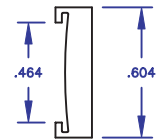

BNC-32 (2x16x2RU BNC Backplate)

Patchbay Description:

- 32 Canare BCJ-JR BNC connectors
- 2-RU High

.464 viewable area
Suggested paper size, .520
Scale 3x