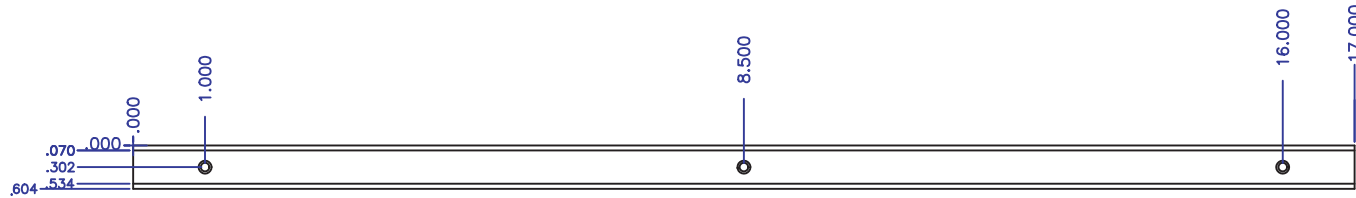

BNC-32 (2x16x2RU BNC Backplate)

Patchbay Description:

- 32 Canare BCJ-JR BNC connectors
- 2-RU High

.464 viewable area
Suggested paper size, .520
Scale 3x